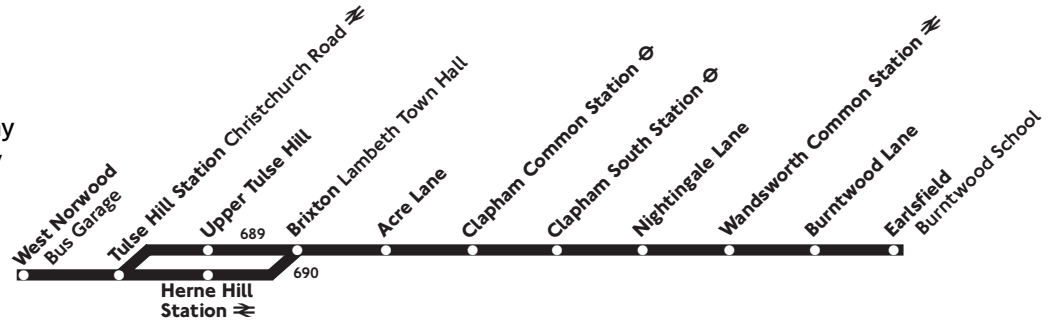

689

Monday to Friday
Schooldays only

690

Monday to Friday
Schooldays only

West Norwood - Clapham Common - Earlsfield

Monday - Friday	Schooldays only	
	689	690
West Norwood Bus Garage	0732	0731
West Norwood Library	0734	0733
Tulse Hill Station Christchurch Road ⇌	0737	0736
Herne Hill Station ⇌	↓	0746
Brixton Lambeth Town Hall	0754	0755
Clapham Common Station ⊕	0759	0800
Clapham South Station ⊕	0803	0804
Wandsworth Common Station ⇌	0807	0808
Earlsfield Burntwood School	0817	0818