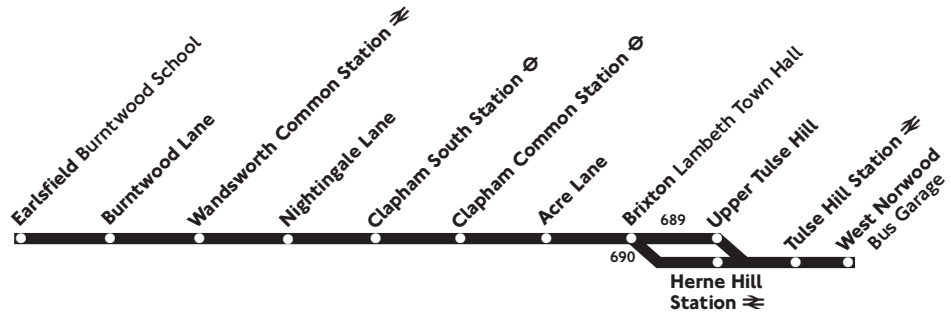

689

Monday to Friday
Schooldays only

690

Monday to Friday
Schooldays only

Earlsfield - Clapham Common - West Norwood

Monday, Tuesday, Thursday and Friday Schooldays only

	689	690	689
Earlsfield <i>Burntwood School</i>	1515	1523	1610
Wandsworth Common Station ⇌	1528	1536	1623
Clapham South Station ⊖	1534	1542	1629
Clapham Common Station ⊖	1540	1548	1635
Brixton <i>Lambeth Town Hall</i>	---	1557	1644
Herne Hill Station ⇌	---	1603	↓
Tulse Hill Station ⇌	---	1609	1654
West Norwood <i>Library</i>	---	1611	1656
West Norwood <i>Bus Garage</i>	---	1614	1659

Wednesday Schooldays only

	689	690	689
Earlsfield <i>Burntwood School</i>	1445	1453	1540
Wandsworth Common Station ⇌	1458	1506	1553
Clapham South Station ⊖	1504	1512	1559
Clapham Common Station ⊖	1510	1518	1605
Brixton <i>Lambeth Town Hall</i>	---	1527	1614
Herne Hill Station ⇌	---	1533	↓
Tulse Hill Station ⇌	---	1539	1624
West Norwood <i>Library</i>	---	1541	1626
West Norwood <i>Bus Garage</i>	---	1544	1629